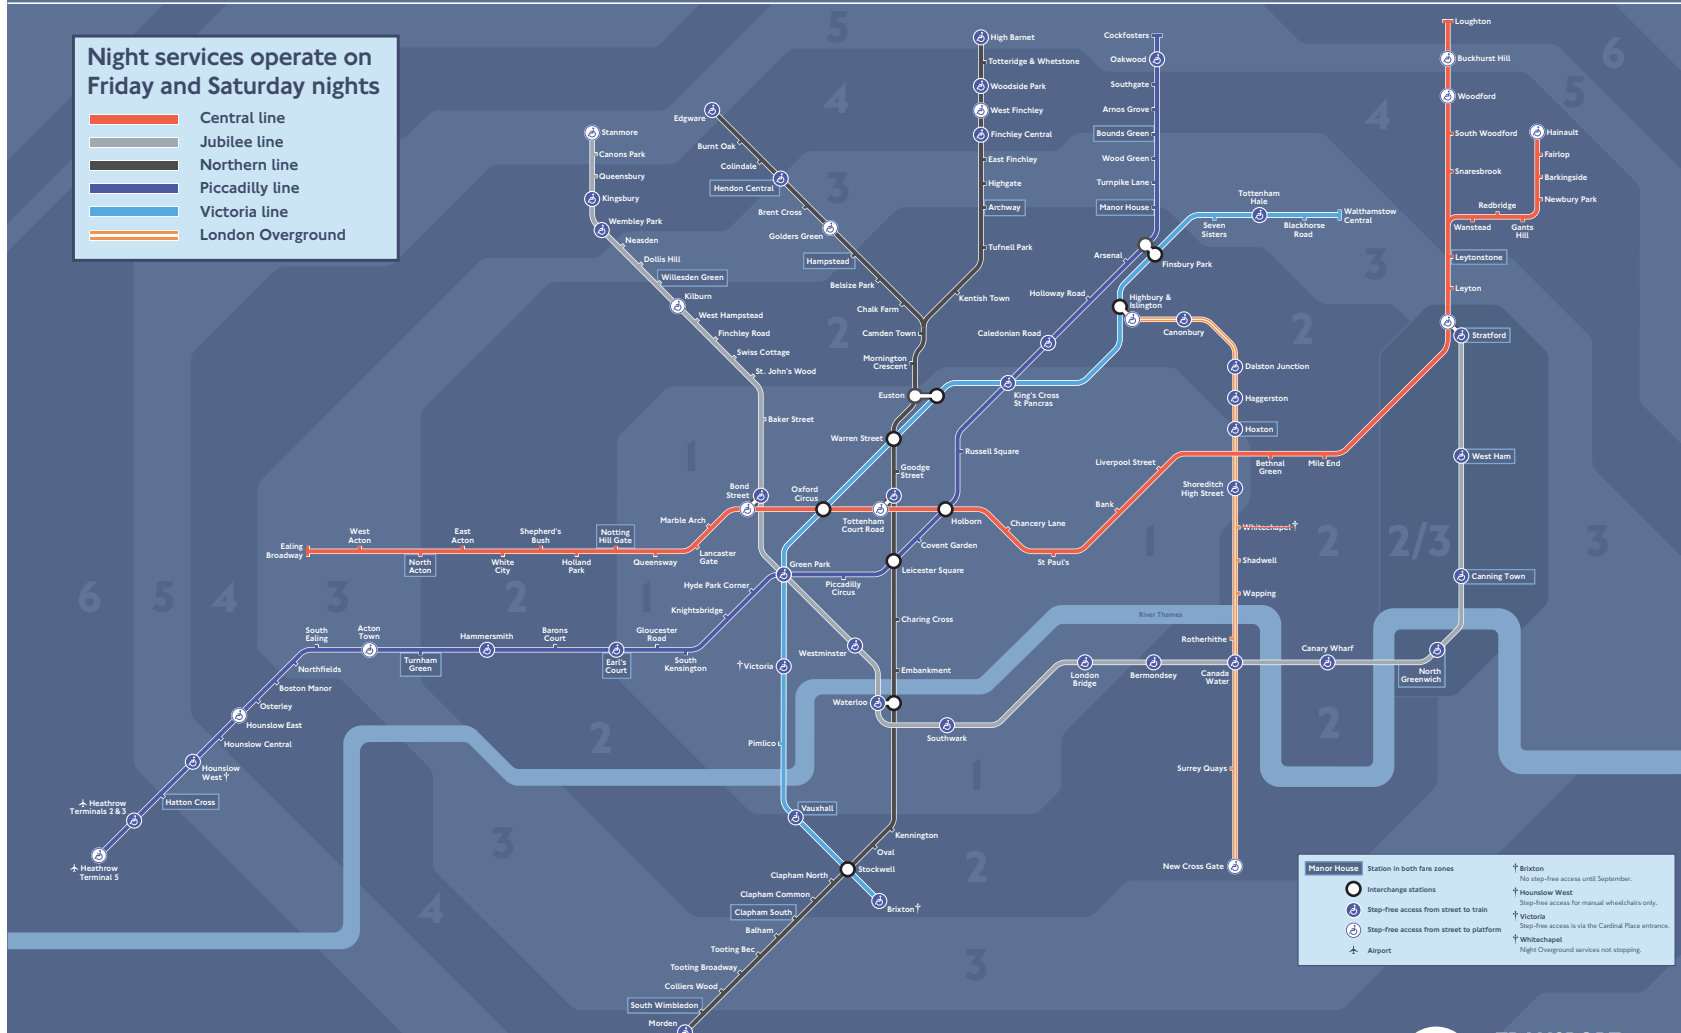

Night Tube and London Overground map

Operates on Friday and Saturday nights

Tube and London Overground Night Services

Night services operate on Friday and Saturday nights

- Central line
- Jubilee line
- Northern line
- Piccadilly line
- Victoria line
- London Overground

MAYOR OF LONDON

tfl.gov.uk
24 hour travel information 0343 222 1234*
Sign up for email updates tfl.gov.uk/emailupdates
@TfLTravelAlerts